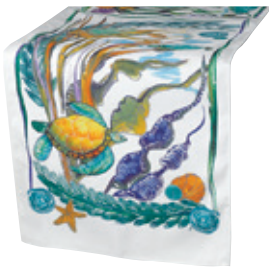

CLAY BORN TEXTILES
TABLE RUNNERS
88" X 16" | ITEM #: 16-6

16-6CH - Chickadee

16-6C - Crab

16-6D - Dragonfly

16-6F - Fish

16-6G - Gator

16-6H - Heron

16-6HB - Hummingbird

16-6M - Monarch Butterfly

16-60 - Octopus

16-6ST - Sea Turtle

16-6SF - Sunflower

16-6T - Tree + Birds