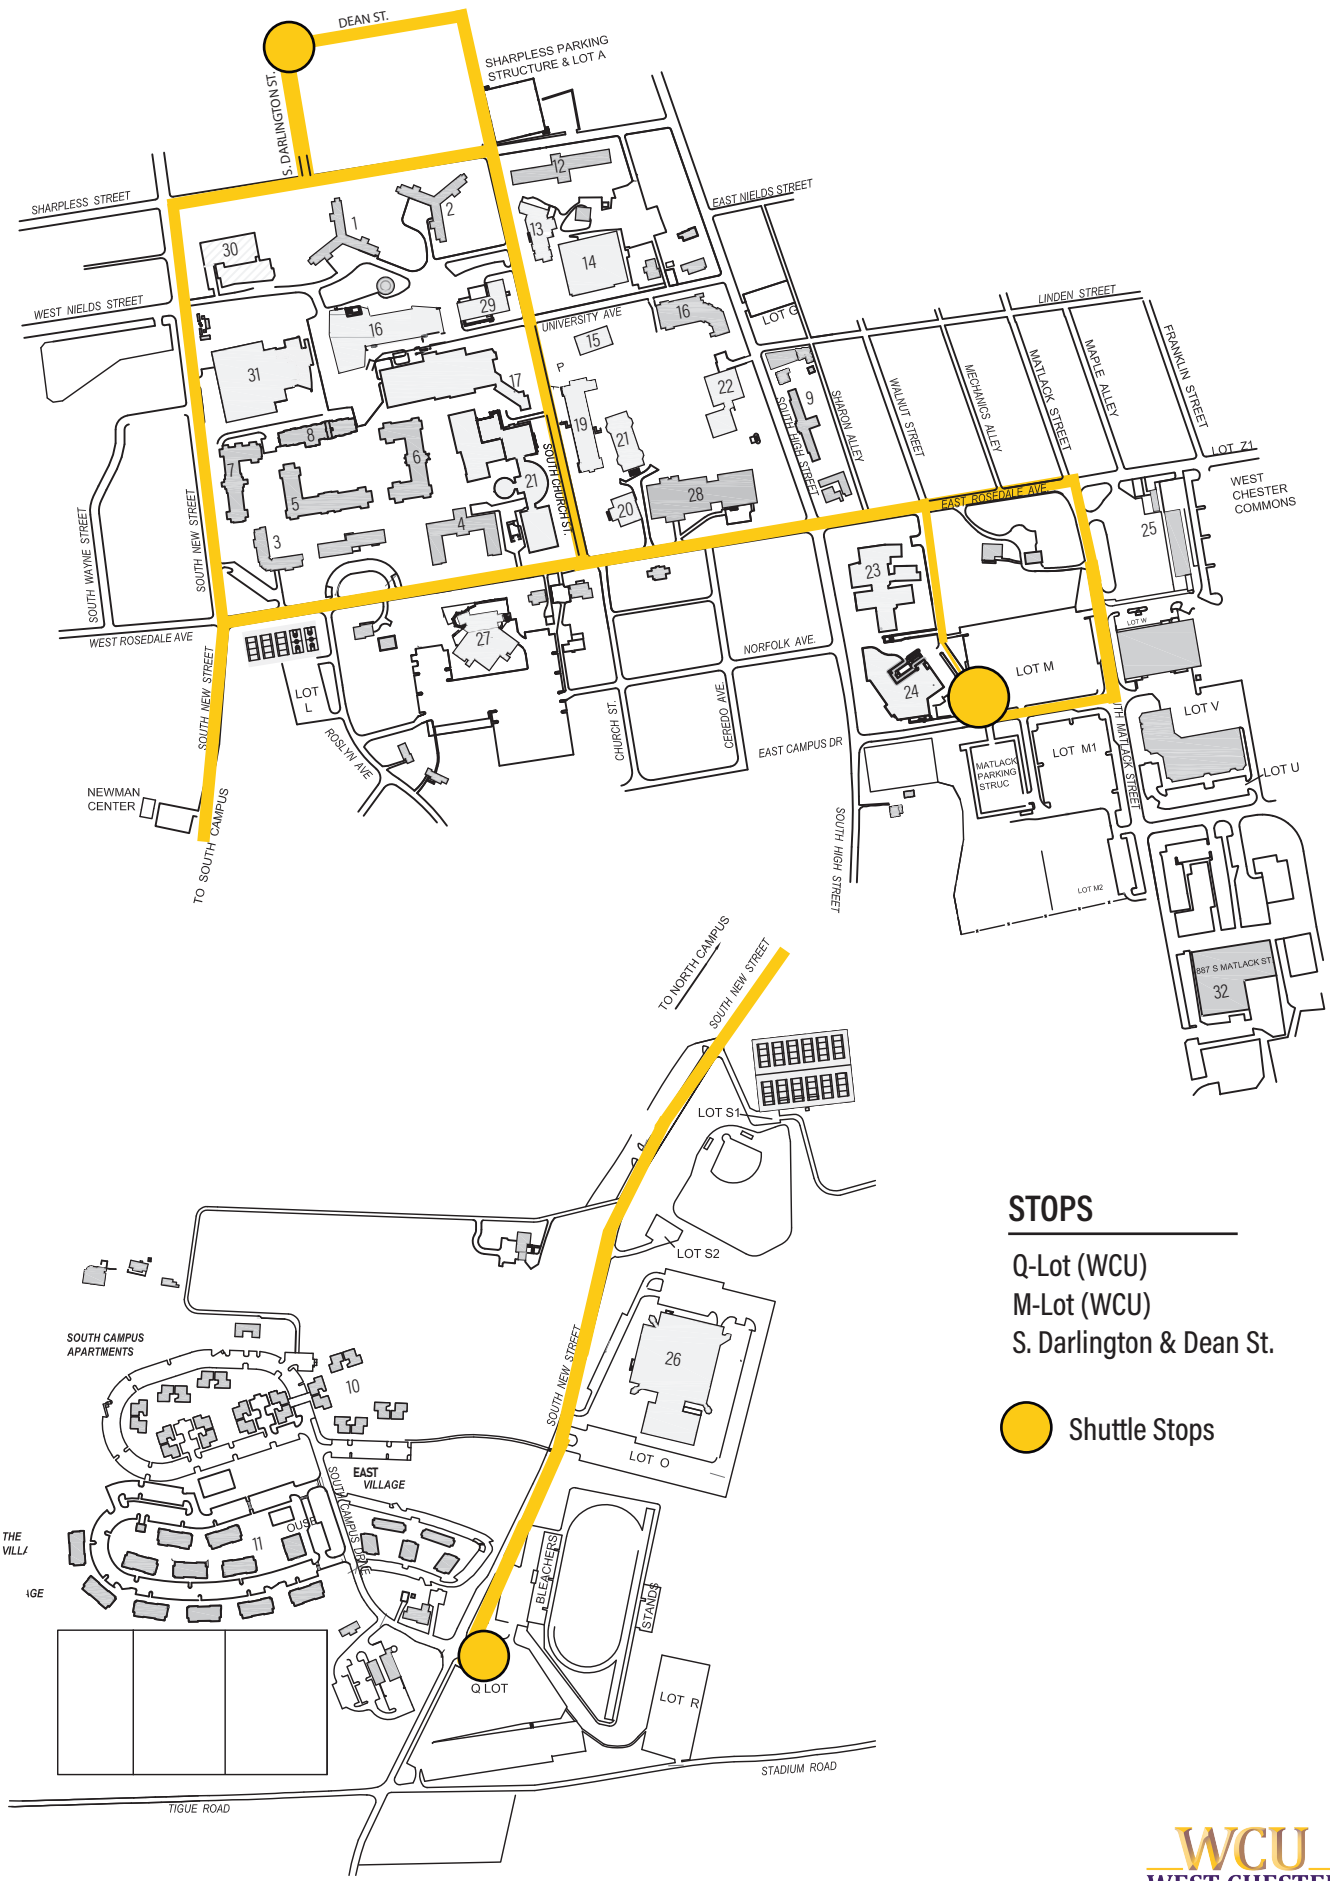

Porchfest

NORTH CAMPUS

SOUTH CAMPUS

STOPS

- Q-Lot (WCU)
- M-Lot (WCU)
- S. Darlington & Dean St.

 Shuttle Stops